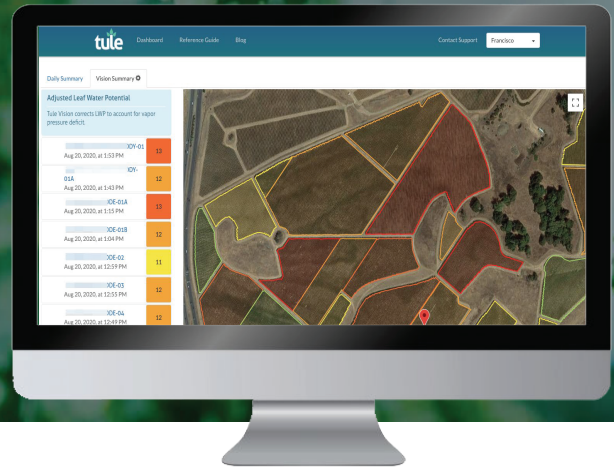

 (530) 574-0479

 info@tule.ag

 www.tule.ag/vision

TULE VISION WEB INTERFACE

The Vision Summary page conveniently displays all readings, for all blocks.

Sort readings by most recent, or alphabetically.

The Block Summary page sorts all readings that have taken place within the block in chronological order.

View photos from a recording, and the area where the recording took place.

What's Included?

- **Mobile App:** A mobile application for taking recordings of vines and getting real-time leaf water potential readings.
- **Web App:** A web application for viewing leaf water potential readings and vine pictures.
- **Unlimited Readings:** Within each block that you enroll in Tule Vision, you can take as many readings as you'd like.
- **Unlimited Users:** There is no limit to the number of users in your organization who can use the mobile & web applications.
- **Customer Support:** You receive customer support by email and access to online training webinars.