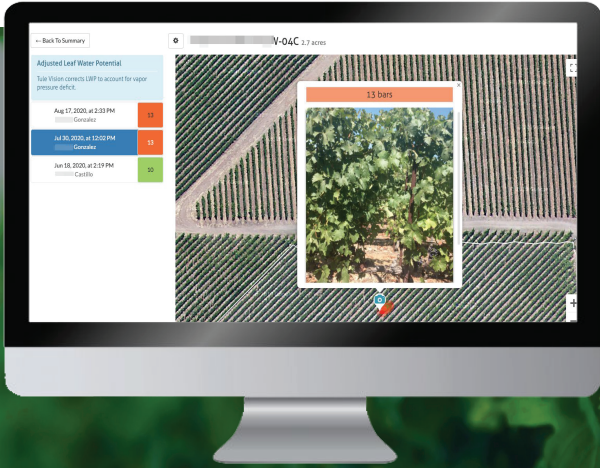

 (530) 574-0479

 info@tule.ag

 www.tule.ag/vision

TULE VISION WEB INTERFACE

The Vision Summary page conveniently displays all readings, for all blocks.

Sort readings by most recent, or alphabetically.

The Block Summary page sorts all readings that have taken place within the block in chronological order.

View photos from a recording, and the area where the recording took place.

What's Included?

- **Mobile App:** A mobile application for taking recordings of vines and getting real-time leaf water potential readings.
- **Web App:** A web application for viewing leaf water potential readings and vine pictures.
- **Unlimited Readings:** Within each block that you enroll in Tule Vision, you can take as many readings as you'd like.
- **Unlimited Users:** There is no limit to the number of users in your organization who can use the mobile & web applications.
- **Customer Support:** You receive customer support by email and access to online training webinars.