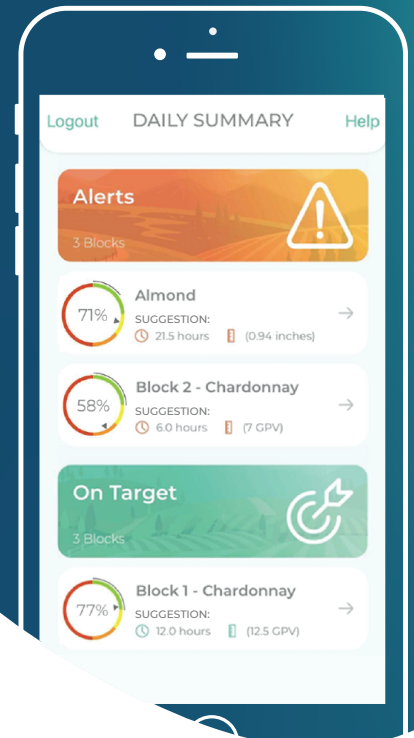

## Are my crops more water-stressed than I want them to be?

Tule measures the water stress in your field over a broad area.

Growers set water stress targets that reflect the production goals of their fields.

## How much do I need to irrigate to meet my production goals?

Based on your field's water use (ETa), water stress, and your production goals, Tule suggests how much water to apply to reach or maintain your water stress targets.

Irrigation suggestions on the Tule web and mobile applications are reported in hours and inches or GPV of irrigation.

Block	ETa Last 7 Days	Last 7 Days Applied	Total Suggested (apply by Aug 10)
 <span>10</span>	1.57 inches	45.21 hours (2.14 inches)	40 hours (1.88 inches)

## Key Tule Deliverables:

- Daily Actual ET (i.e., water use) of **your** field
- Daily water stress measurements of **your** field
- Real-time irrigation monitoring in **your** field
- Irrigation suggestions for **your** field