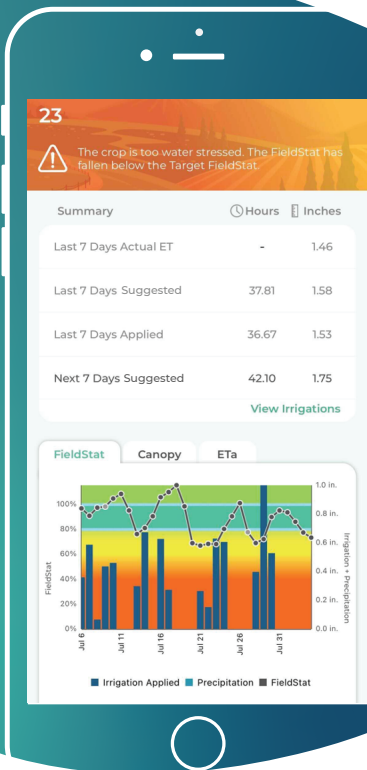

Key Tule Deliverables:

- Daily Actual ET (i.e., water use) of **your** field
- Daily water stress measurements of **your** field
- Real-time irrigation monitoring in **your** field
- Irrigation suggestions for **your** field

How it works:

Tule Actual ET sensors are hardware devices installed in your field above the plant canopy. The technology was developed at UC Davis.

The sensors measure Actual ET, crop water-stress, and irrigation activity 24/7.

Data is sent to our server using a cellular connection, enabling you to monitor your fields without visiting each block.

How to use it:

Tule data is available in an iPhone app, on the web, in weekly email reports, and through alerts. Tule provides answers to the most vital questions growers have around irrigation management for the best harvest.

For a demo of the full suite of Tule features, contact us!

📞 (530) 574-0479

@ info@tule.ag

🌐 www.tule.ag